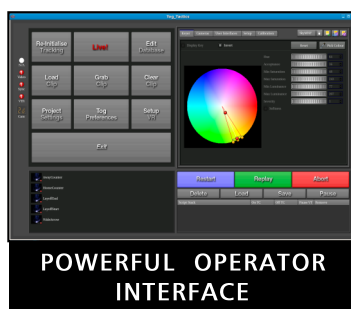

RT Software Background

RT software delivers a broad range of software based products into the broadcast market. The company has its roots in the BBC and has successfully delivered products used for the Snow election programmes and News 24 on air graphics. This market sector demands robust products with high quality output and ease of use.