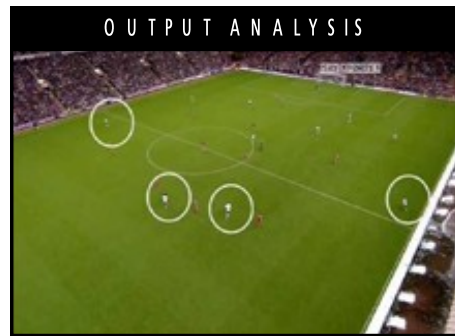

tOG - Sport Manager

Easy to use 2D clips based sports analysis touchscreen system