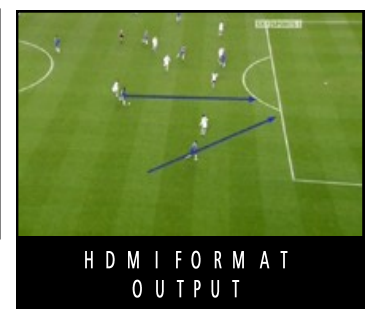

RT Software Background

RT software delivers a broad range of software based products into the broadcast market. The company has its roots in the BBC and has successfully delivered products used for the Snow election programmes and News 24 on air graphics. This market sector demands robust products with high quality output and ease of use.