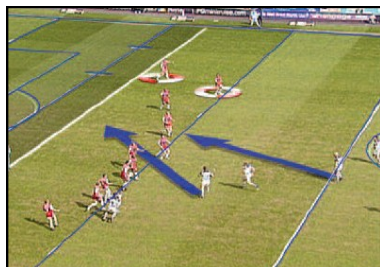

SPORTS GRAPHICS FOR ARCHIVE CONTENT

Line tracking technology

Adding real-time 3D graphics to live matches where you originate the feed is one thing, but think of the advertising and programming opportunities if you could do this to externally provided feeds and archive content. RT Software uses state of the art line-tracking technology to enable you to place sponsor logos, 3D telestration and other