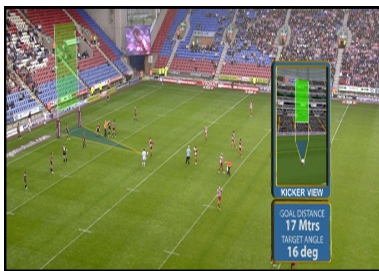

SPORTS GRAPHICS IN THE OB VEHICLE

Compact & Database Integration

Solutions for outside broadcast vehicles need to be compact, easy to use, well integrated to other devices and robust. RT Software delivers this and more. Our products operate on standard IT hardware with the possibility of having multiple tOG applications on one PC. They also have tight integration with